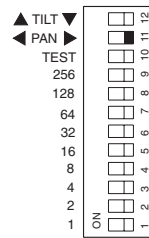

• TILT - channel 6

Operation with option 12 OFF

BIT	%
255	100
0	0.0

• PAN - channel 5

Operation with option 11 OFF

BIT	%
255	100
0	0.0

Operation with option 12 ON

BIT	%
255	100
0	0.0