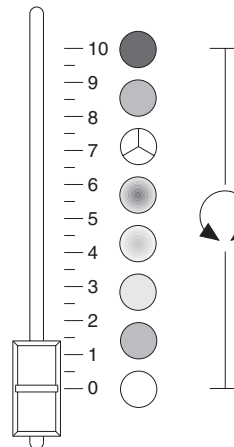

* DICHROIC GLASS GOBOS

• DIMMER / STOPPER / STROBE - channel 4

BIT	%	EFFECT
244 - 255	95.5 - 100	OPEN
243	95.0	FAST STROBE (11 flash/sec.)
140	54.7	SLOW STROBE (1 flash/sec.)
128 - 139	50.0 - 54.2	OPEN
0	0.0	CLOSE

• TILT - channel 6

Operation with option 12 OFF

BIT	%
255	100
0	0.0

• PAN - channel 5

Operation with option 11 OFF

BIT	%
255	100
0	0.0

Operation with option 12 ON

BIT	%
255	100
0	0.0

Operation with option 11 ON

BIT	%
255	100
0	0.0

• EFFECTS - channel 7

BIT	%	EFFECT
255	100	LIGHT BLUE 080303/108
218	85.5	U.V. FILTER 080303/112
182	71.2	3 FACE PRISM 081817/001
146	57.0	HEAVY FROST 080328/001
109	43.0	LIGHT FROST 080327/001
72	28.2	COLD FILTER 080303/113
36	14.0	WARM FILTER 080303/114
0	0.0	WHITE