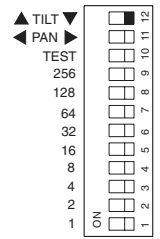

• GOBO CHANGE - channel 3

BIT	%	EFFECT
222 - 255	87.0 - 100	GOBO 6 083218/001
185 - 221	72.5 - 86.7	GOBO 5 083219/001
148 - 184	58.0 - 72.0	GOBO 4 083225/001
111 - 147	43.7 - 57.5	GOBO 3 083213/001
74 - 110	29.0 - 43.2	GOBO 2* 083105/101
37 - 73	14.2 - 28.7	GOBO 1* 083102/101
0 - 36	0.0 - 14.0	WHITE

* DICHROIC GLASS GOBOS

• DIMMER / STOPPER / STROBE - channel 4

BIT	%	EFFECT
244 - 255	95.5 - 100	OPEN
243	95.0	FAST STROBE (11 flash/sec.)
140	54.7	SLOW STROBE (1 flash/sec.)
128 - 139	50.0 - 54.2	OPEN
0	0.0	CLOSE

• TILT - channel 6

Operation with option 12 OFF

BIT	%
255	100
0	0.0

• PAN - channel 5

Operation with option 11 OFF

BIT	%
255	100
0	0.0

Operation with option 12 ON

BIT	%
255	100
0	0.0