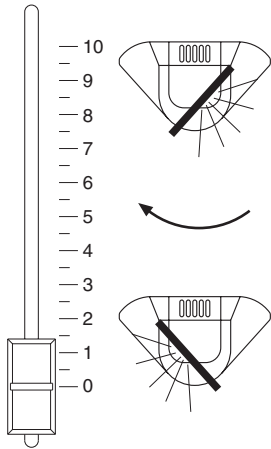

• TILT - channel 6

Operation with option 12 OFF

BIT	%
255	100
0	0.0

• PAN - channel 5

Operation with option 11 OFF

BIT	%
255	100
0	0.0

Operation with option 12 ON

BIT	%
255	100
0	0.0