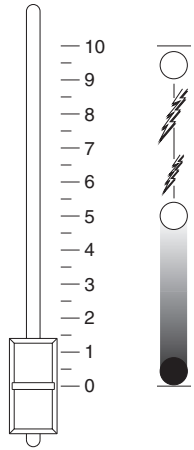

• DIMMER / STOPPER / STROBE - channel 4

BIT	%	EFFECT
244 - 255	95.5 - 100	OPEN
243	95.0	FAST STROBE (11 flash/sec.)
140	54.7	SLOW STROBE (1 flash/sec.)
128 - 139	50.0 - 54.2	OPEN
0	0.0	CLOSE