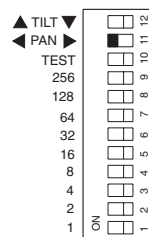

• DIMMER / STOPPER / STROBE - channel 4

BIT	%	EFFECT
244 - 255	95.5 - 100	OPEN
243	95.0	FAST STROBE (11 flash/sec.)
140	54.7	SLOW STROBE (1 flash/sec.)
128 - 139	50.0 - 54.2	OPEN
0	0.0	CLOSE

• TILT - channel 6

Operation with option 12 OFF

BIT	%
255	100
0	0.0

• PAN - channel 5

Operation with option 11 OFF

BIT	%
255	100
0	0.0

Operation with option 12 ON

BIT	%
255	100
0	0.0

Operation with option 11 ON

BIT	%
255	100
0	0.0

• EFFECTS - channel 7

BIT	%	EFFECT
255	100	LIGHT BLUE 080303/108
218	85.5	U.V. FILTER 080303/112
182	71.2	3 FACE PRISM 081817/001
146	57.0	HEAVY FROST 080328/001
109	43.0	LIGHT FROST 080327/001
72	28.2	COLD FILTER 080303/113
36	14.0	WARM FILTER 080303/114
0	0.0	WHITE