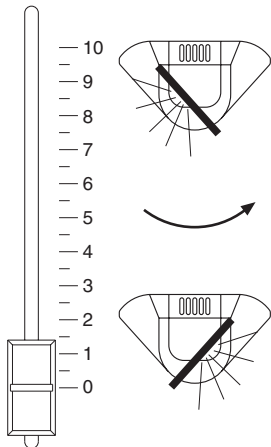

BIT	%
255	100
0	0.0

Operation with option 11 ON

BIT	%
255	100
0	0.0