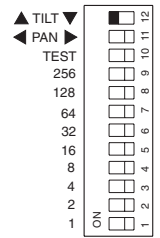

• TILT - channel 6

Operation with option 12 OFF

BIT	%
255	100
0	0.0

• PAN - channel 5

Operation with option 11 OFF

BIT	%
255	100
0	0.0

Operation with option 12 ON

BIT	%
255	100
0	0.0