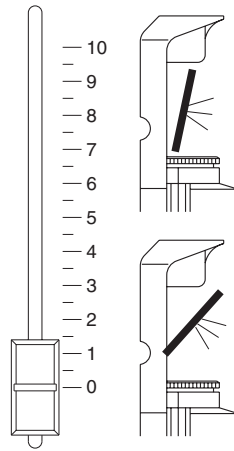

• TILT - channel 6

Operation with option 12 OFF

BIT	%
255	100
0	0.0

• PAN - channel 5

Operation with option 11 OFF

BIT	%
255	100
0	0.0

Operation with option 12 ON

BIT	%
255	100
0	0.0