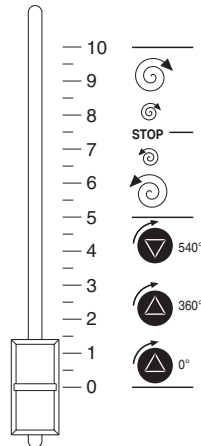

• GOBO ROTATION - channel 2

BIT	%	EFFECT
255	100	FAST ROTATION (120 rpm)
193	75.5	SLOW ROTATION (2 rph)
191 - 192	74.7 - 75.0	STOP
190	74.2	SLOW ROTATION (2 rph)
128	50.0	FAST ROTATION (120 rpm)
127	49.7	540° POSITION
105	41.7	450° POSITION
84	33.0	360° POSITION
63	24.7	270° POSITION
42	16.2	180° POSITION
21	8.2	90° POSITION
0	0.0	0° POSITION