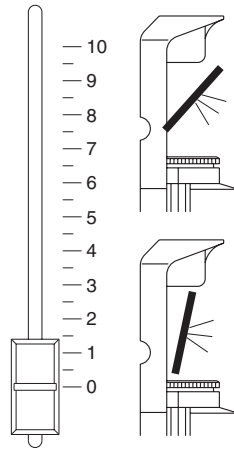

* DICHROIC GLASS GOBOS

• DIMMER / STOPPER / STROBE - channel 4

BIT	%	EFFECT
244 - 255	95.5 - 100	OPEN
243	95.0	FAST STROBE (11 flash/sec.)
140	54.7	SLOW STROBE (1 flash/sec.)
128 - 139	50.0 - 54.2	OPEN
0	0.0	CLOSE

• TILT - channel 6

Operation with option 12 OFF

BIT	%
255	100
0	0.0

• PAN - channel 5

Operation with option 11 OFF

BIT	%
255	100
0	0.0

Operation with option 12 ON

BIT	%
255	100
0	0.0